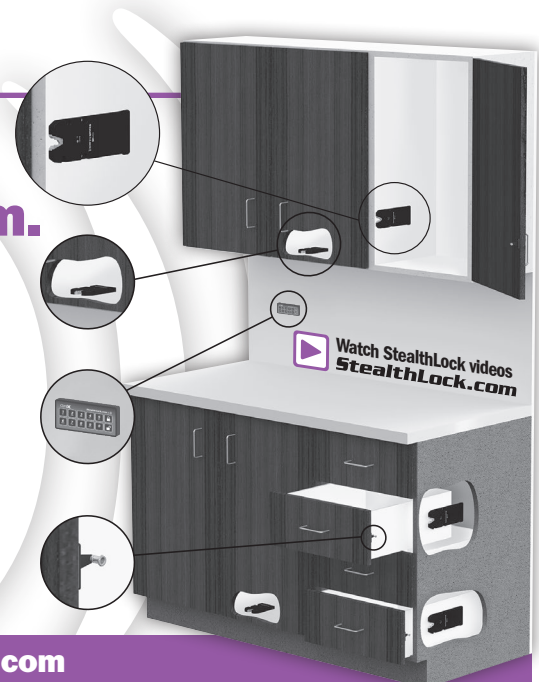

StealthLock)))

The StealthLock[®] is a keyless, invisible cabinet locking system.

Perfect for wood applications in Education, Healthcare, Office and other areas

- ➔ Radio frequency technology permits the transmitter pad to be stored anywhere - leaving no trace of visible hardware or signs of being secured
- ➔ Allows multiple wood cabinet doors or drawers to be locked from a single transmitter pad within a 15 ft. range
- ➔ Easy to install - takes fewer than 10 minutes