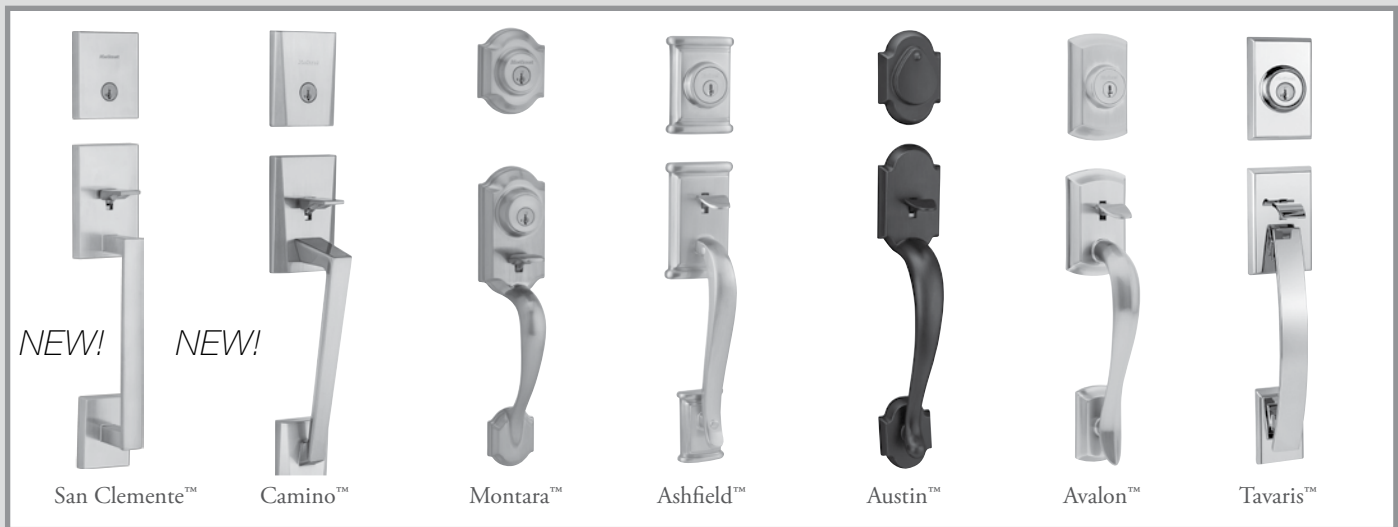

## SUPERIOR SECURITY FEATURES

- ANSI/BHMA Grade 1 Certified 258/980/985 Deadbolt
- SmartKey® Re-Key Technology with BumpGuard™ Technology to Protect Against Lock Bumping\*

## ELEGANT STYLES AND FINISHES

- Broad Array of Finishes
- Traditional to Contemporary Styles

## WARRANTY

- Lifetime Mechanical
- Lifetime Finish

\*Lock Bumping - an attack technique using specially cut keys that can defeat conventional pin & tumbler locks.

MFG Pro#	Function	Finish							Case Qty.	Price
<b>San Clemente™ Handleset</b>		3	L03	5	11P	15	26	26D		
98180-001	818SCEXHFL SQT San Clemente x Halifax SQT				•				2	\$305.00
98180-002	818SCEXHFL SQT San Clemente x Halifax SQT					•			2	\$305.00