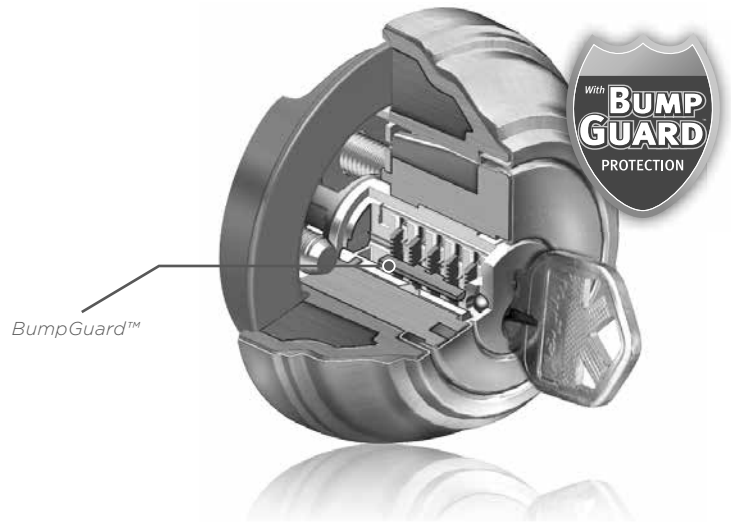

FEATURING

\*Rotate cylinder cap to expose Key Control cylinder

[kwikset.com/keycontrol](http://kwikset.com/keycontrol)

## BUMPGUARD™

SmartKey's patented side locking bar technology replaces the traditional pin-and-tumbler design and provides improved security against lock bumping.