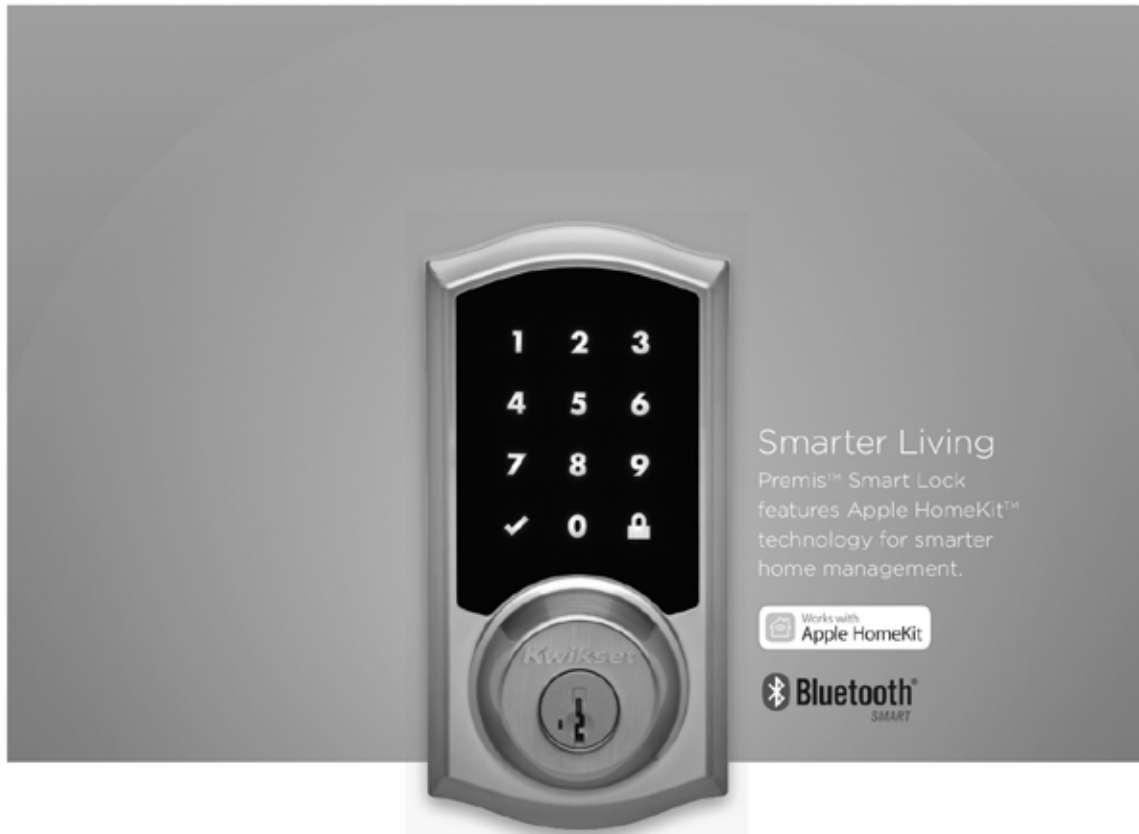

**Smarter Living**  
Premis™ Smart Lock features Apple HomeKit™ technology for smarter home management.