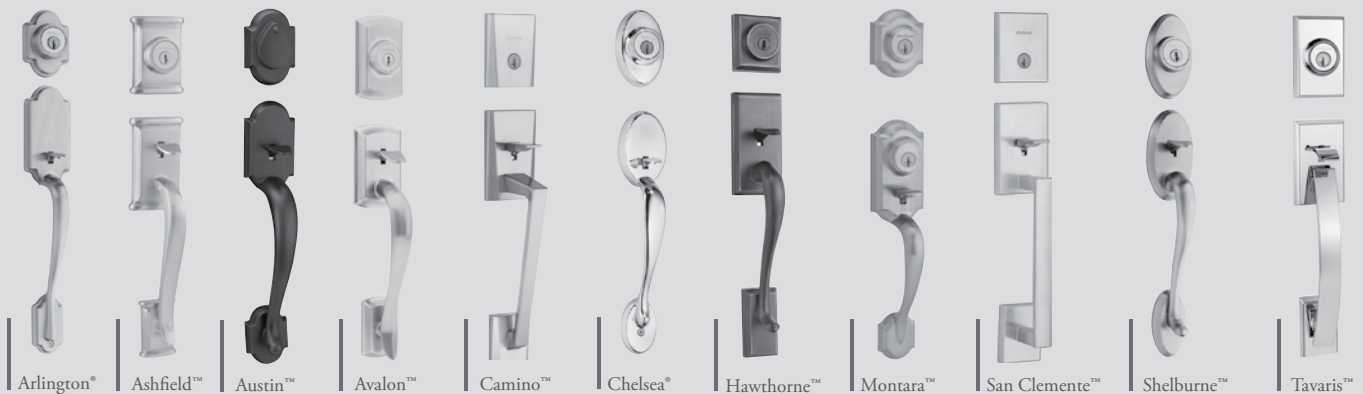

WARRANTY

- Lifetime Mechanical
- Lifetime Finish

*Lock Bumping - an attack technique using specially cut keys that can defeat conventional pin & tumbler locks.