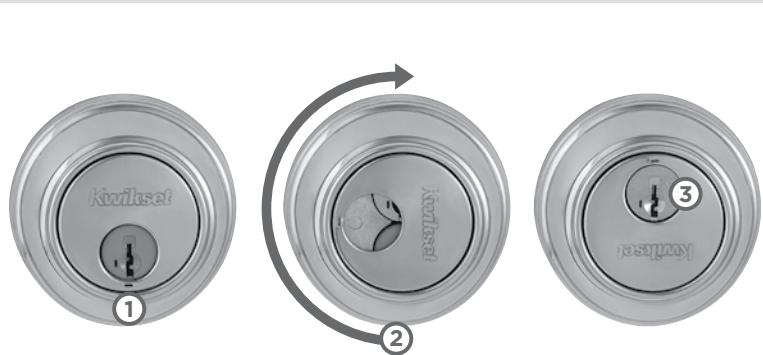

## kēvo

Touch-to-Open<sup>SM</sup> Smart Lock

2nd Generation

Kevo is compatible with:

- Nest<sup>SM</sup> Learning Thermostat
- Apple<sup>SM</sup> Watch Notifications
- Homegear<sup>SM</sup> Thermostats (cert models)
- Ring<sup>SM</sup> Video Doorbell
- Skybell<sup>SM</sup> WiFi Doorbell
- Android Wear

### CONVERT

Smart Lock Conversion Kit

Kevo Convert works with standard cylinder deadbolts including: Kwikset<sup>SM</sup>, Weiser<sup>SM</sup>, Baldwin<sup>SM</sup> and Schlage<sup>SM</sup>.

ELECTRONICS							
MFG Pro#	Function	Finish				Case Qty.	Price
<b>Kevo Deadbolt</b>		<b>3</b>	<b>5</b>	<b>11P</b>	<b>15</b>	<b>26D</b>	
99250-201	Kevo Bluetooth Enabled Deadbolt	•					1 \$458.00
99250-203	Kevo Bluetooth Enabled Deadbolt			•			1 \$458.00
99250-202	Kevo Bluetooth Enabled Deadbolt				•		1 \$458.00
99260-001	Kevo Key Fob						4 \$54.00
99259-102	925 Kevo Convert				•		\$298.00
99259-103	925 Kevo Convert			•			\$298.00

Easily access the Key Control cylinder: (1) Insert the SmartKey Tool into the slot at bottom of cylinder cover (2) Rotate cover clockwise to expose the Key Control cylinder. (3) Now you have access to the Key Control cylinder. Use tool to rotate counter-clockwise back to user's keyway when appropriate.