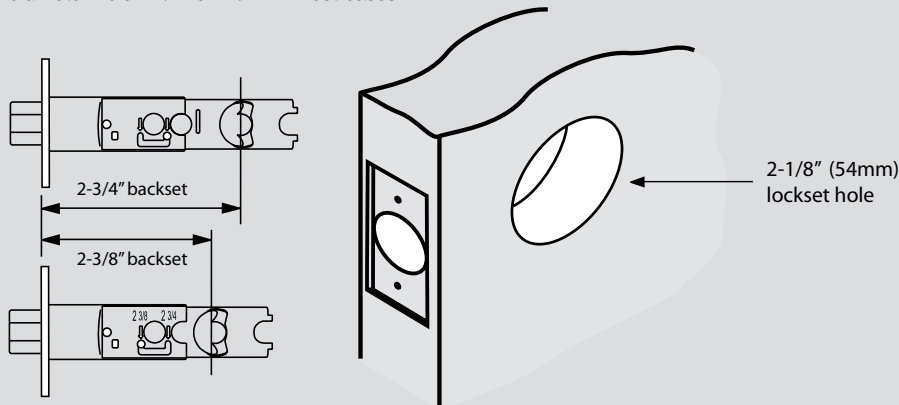

## HANDING

To determine the handing of a door, face the **OUTSIDE** of a door. If the hinge is on the left side of the door, the door is left-handed (LH). If the hinge is on the right side of the door, the door is right-handed (RH).

## BACKSET

Backset is the length from center edge of door to center of the 2 1/8" (54mm) diameter hole. 2 3/8" or 2 3/4" in most cases.