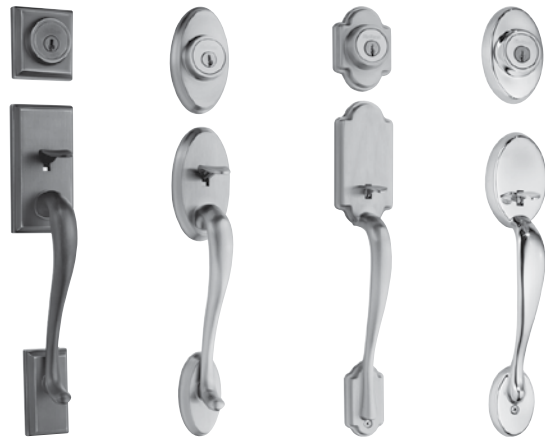

Hawthorne™   Shelburne™   Arlington®   Chelsea®

HANDLESETS - All Keyed products below have SmartKey only

MFG Pro#	Function	Finish					Case Qty.	Price
		3	L03	5	11P	15		
Hawthorne™ Handleset		3	L03	5	11P	15		
98001-104	800HEXJ - Hawthorne x Juno				•		2	$266.50
98001-128	800HEXCN - Hawthorne x Cameron					•	2	$266.50
Shelburne™ Handleset		3	L03	5	11P	15		
98001-106	800SEXTNL - Shelburne x Tustin	•					2	$273.00
98001-102	800SEXJ - Shelburne x Juno			•			2	$254.50
98001-134	800SEXLL - Shelburne x Lido			•			2	$259.00
98001-133	800SEXLL - Shelburne x Lido				•		2	$273.00
98001-105	800SEXJ - Shelburne x Juno					•	2	$254.50
98001-107	800SEXTNL - Shelburne x Tustin					•	2	$273.00
98010-076	801SEXAVL - Shelburne X Juno			•			2	$265.30

MFG Pro#	Function	Finish					Case Qty.	Price
		3	L03	5	11P	15		
Arlington® Handleset		3	L03	5	11P	15		
98001-094	800ANXLL - Arlington X Lido					•	2	$232.00
98001-095	800ANXLL - Arlington X Lido			•			2	$201.50
98001-096	800ANXLL - Arlington X Lido	•					2	$212.00
98001-097	800ANXTNL - Arlington X Tustin				•		2	$241.50
98001-123	800ANXLL - Arlington X Lido				•		2	$241.50
98001-138	800ANXTNL - Arlington X Tustin					•	2	$232.50
98010-074	801ANXLL - Arlington X Lido			•				$197.80
Chelsea® Handleset		3	L03	5	11P	15		
98001-125	800CEXCN - Chelsea x Cameron		•				2	$185.50
98001-196	800CEXJ - Chelsea x Juno		•				2	$168.50
98001-126	800CEXLL - Chelsea x Lido Lever		•				2	$212.00
98001-143	800CEXTNL - Chelsea x Tustin				•		2	$241.50
98001-124	800CEXCN - Chelsea x Cameron					•	2	$203.00
98001-144	800CEXTNL - Chelsea x Tustin					•	2	$232.50
98001-369	800CEXJ - Chelsea x Juno					•	2	$203.00