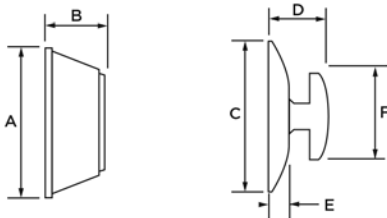

Kwikset

Signature Series

Specifications:

Door Prep	Cross Bore 2-1/8". Edge Bore 1".
Backset	Adjustable to 2-3/8" or 2-3/4" standard.
Door Thickness	1-3/8" - 1-3/4" doors standard. Thick door service part available for up to 2 1/4".
Cylinder	SmartKey™
Faceplates	1" x 2 1/4". Specify round corner, square corner or drive-in.

Strikes	1" x 2 1/4" square or round corner.
Bolt	1" throw.
Door Handing	Reversible for right or left-hand doors.
ANSI/BHMA	Grade 1
UL	20 Minute Fire Rating available upon request.
Warranty	Lifetime Mechanical and Lifetime Finish

Functions:

258 Single Cylinder:

Deadbolt operated by key outside and thumb turn inside.

Dimensions:

Design	A	B	C	D	E	F
258 SQT	2-5/8"	1/2"	2-5/8"	1-3/8"	7/16"	1-8/13"
258 RDT	2-5/8"	1/2"	2-5/8"	1-7/16"	7/16"	1-11/17"